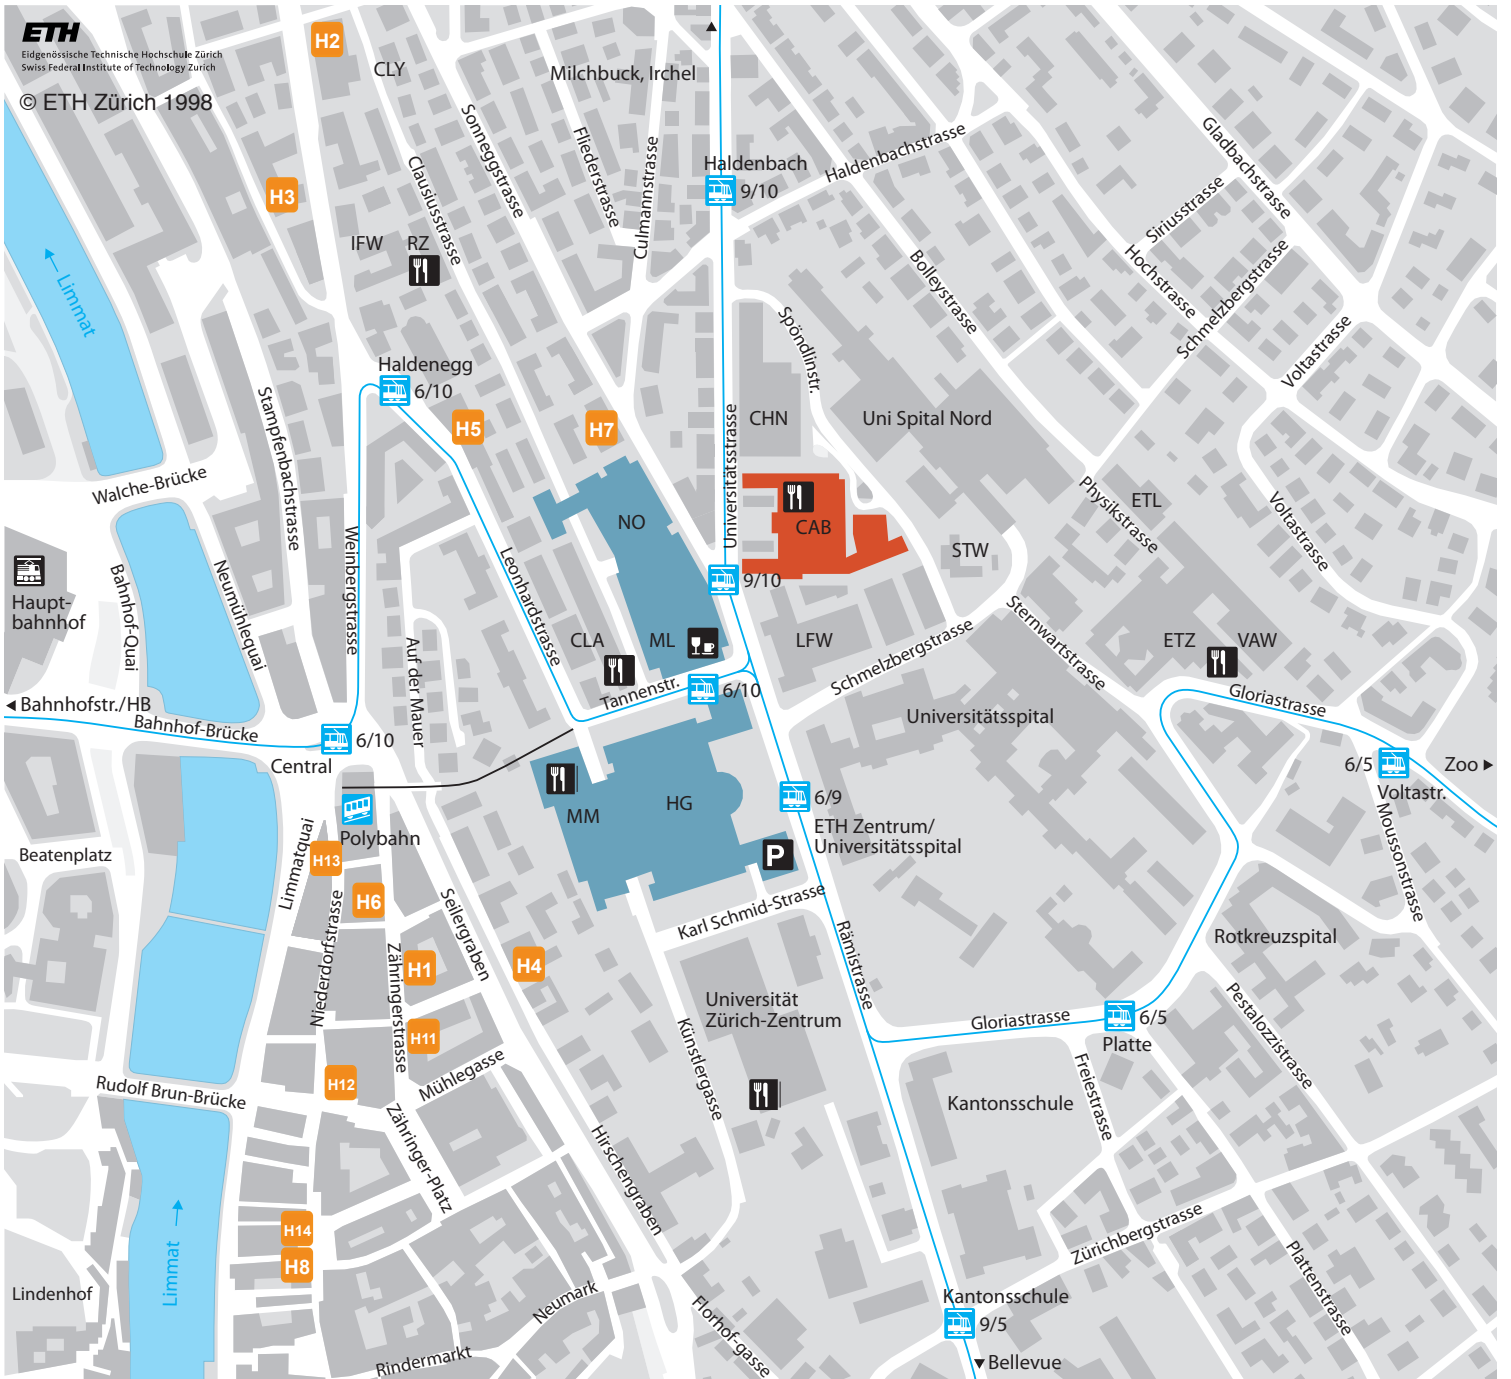

H15 Stop: Kronenstr. 10-15min. to CAB using Bus/Tram

H9 Stop: Sternen Oerlikon 15min. to CAB using Tram #10

H16 Stop: Winkelriedstr. 3min. to CAB using Tram

ETH
Eidgenössische Technische Hochschule Zürich
Swiss Federal Institute of Technology Zürich
© ETH Zürich 1998

H10 Stop: Goldbrunnenplatz 20min. to CAB using Tram #9

Stop: Hottingerplatz 10min. to CAB using Tram **H17**